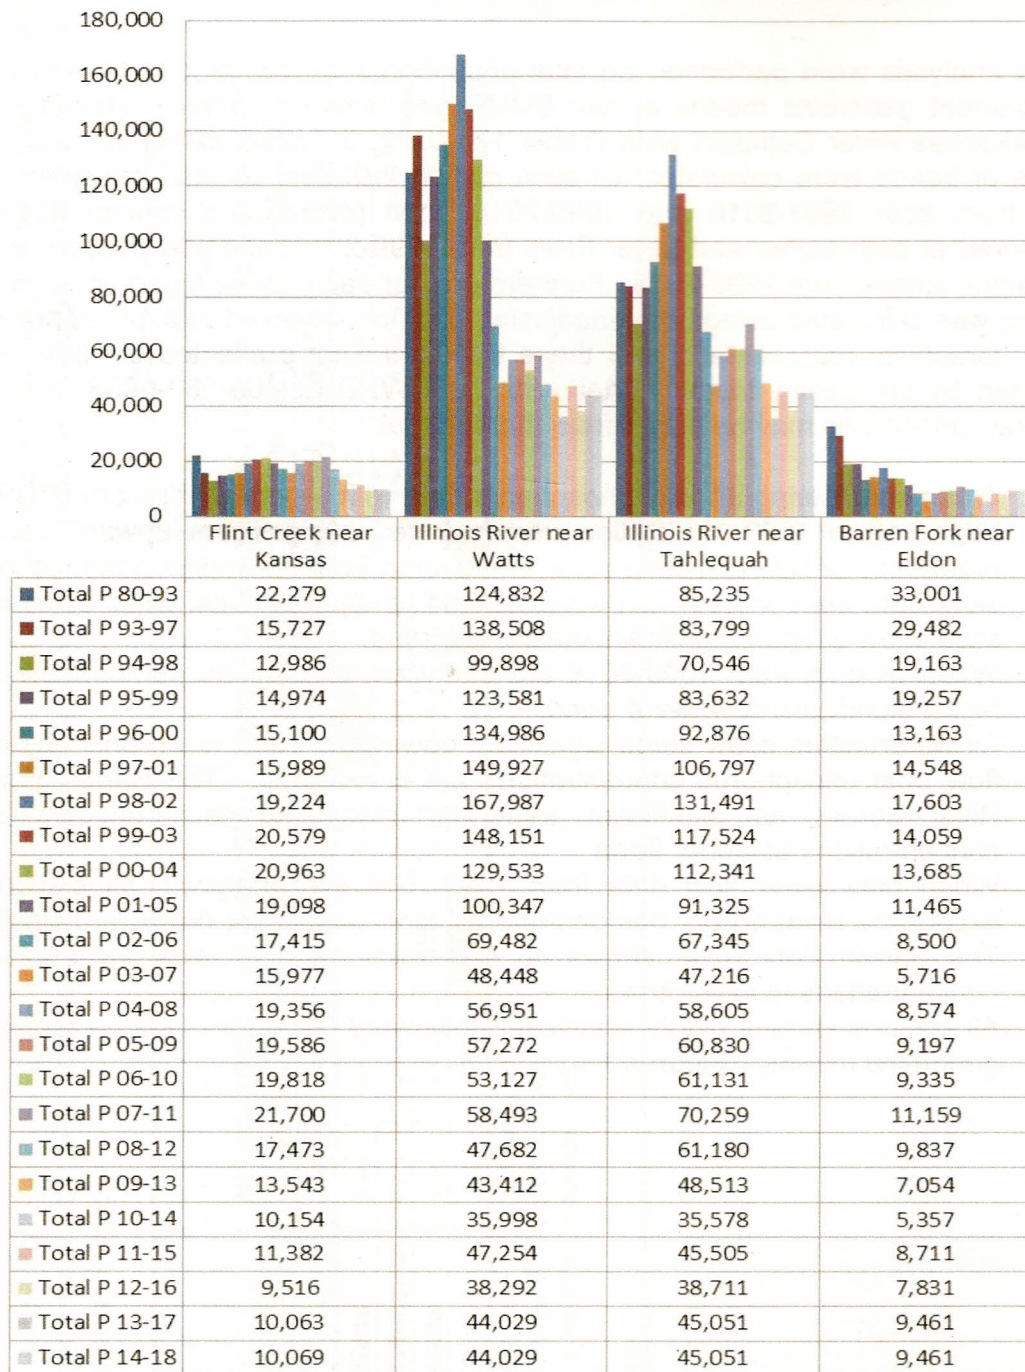

Oklahoma's Average Annual Total P Loading in Kilograms per Year (excluding targeted high flows)

Values represent all available data, which is routinely collected and excludes targeted high flow events.

Arkansas - Oklahoma Compact