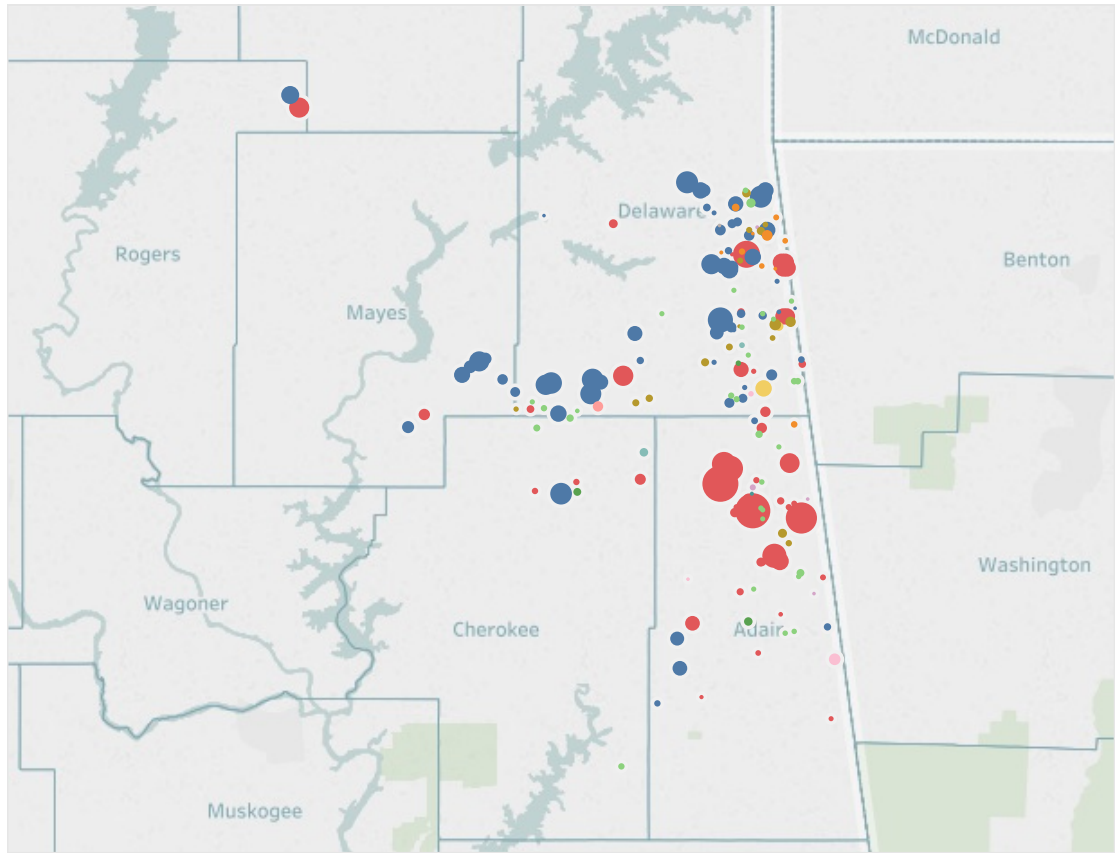

Growers in nutrient limited watersheds in northeast Oklahoma

Nutrient Limited Watershed
 Eucha/Spavinaw
 Ft. Gibson
 Tenkiller

Integrator

- Arkansas Egg
- Benton County Foods
- Cargill
- Cobb-Vantress
- Crystal Lake Farms
- George's Inc.
- Handsome Brook Farm
- Honeysuckle White
- Liberty Free Range P..
- Opal Foods LLC
- Simmons Foods
- Tyson Foods
- Vital Farms

Total # Birds

- 5,000
- 200,000
- 400,000
- 600,000
- 800,000
- 960,000